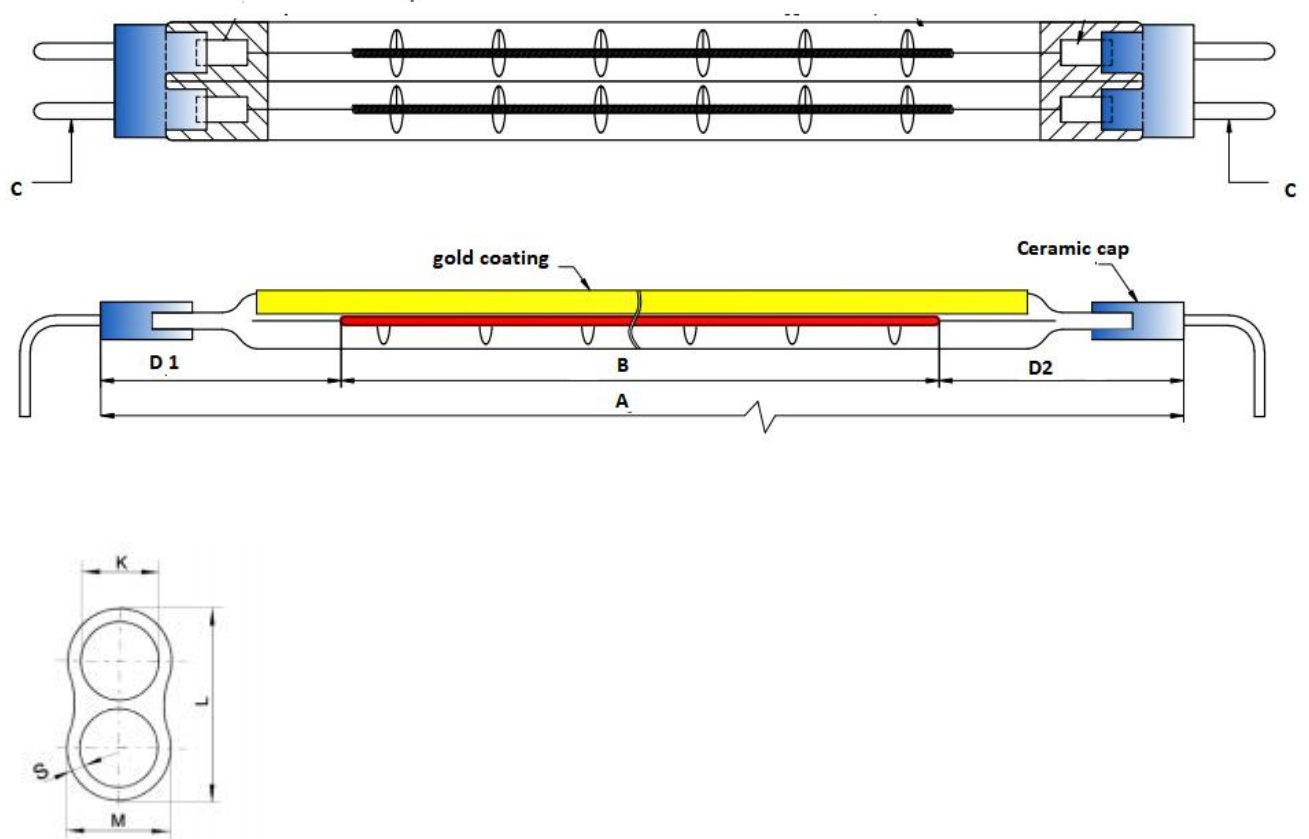

### Dimensions

|    |        |    |         |
|----|--------|----|---------|
| A  | 2800±2 | K  | 1.8±0.1 |
| B  | 2700±5 | L  | 34      |
| C  | 4000±5 | M  | 14      |
| D1 | 50±2   | D2 | 50±2    |

All dimensions in mm unless otherwise stated

### Technical data

|            |              |                  |             |
|------------|--------------|------------------|-------------|
| Volts      | 500v         | Colour temp      | 2100K       |
| Watts      | 15KW         | Warranty         | 10000 hours |
| Wavelength | >1.4um       | Burning position | Horizontal  |
| finish     | Gold coating | leads            | Two sides   |
| cap        | Ceramic      |                  |             |